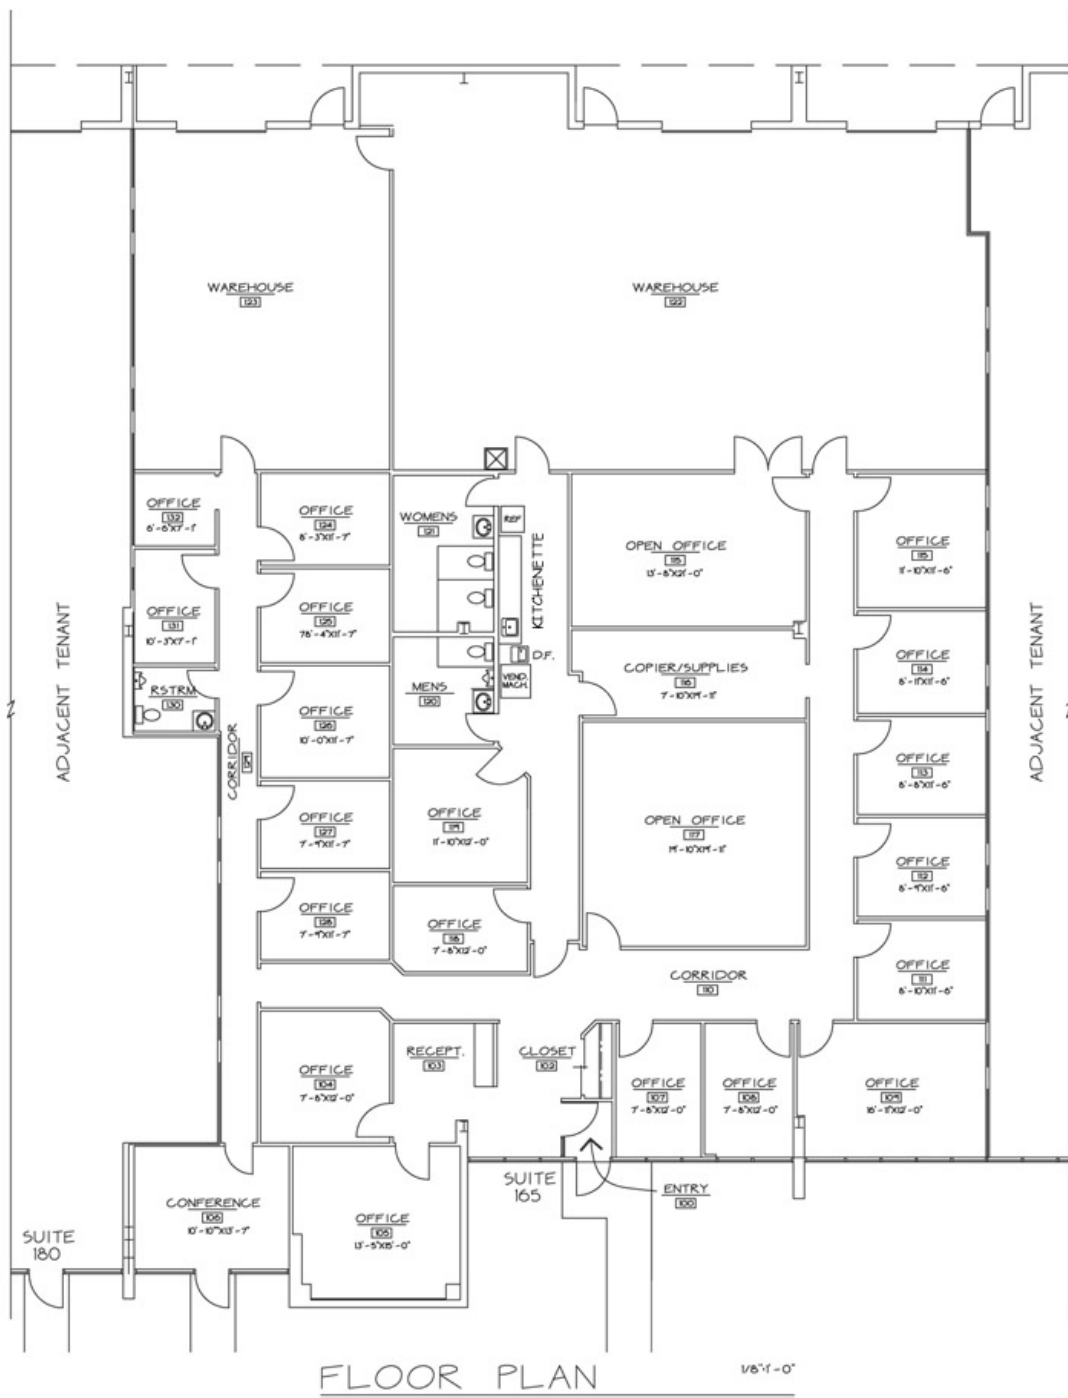

## SUITE 145

EASTWIND COMMERCE CENTER  
975 EASTWIND DRIVE  
WESTERVILLE, OHIO

DSA #T  
01/11/06

**975 EASTWIND DRIVE**  
**Suites 145**

**Eastwind Commerce Center/Westerville, Ohio 43081**

## SUITE 150

EASTWIND COMMERCE CENTER  
 975 EASTWIND DRIVE  
 WESTERVILLE, OHIO

DSA #TMR  
 01/11/06

**975 EASTWIND DRIVE**  
**Suites 150**

**Eastwind Commerce Center/Westerville, Ohio 43081**

**LEASE PLAN-SUITE 175**