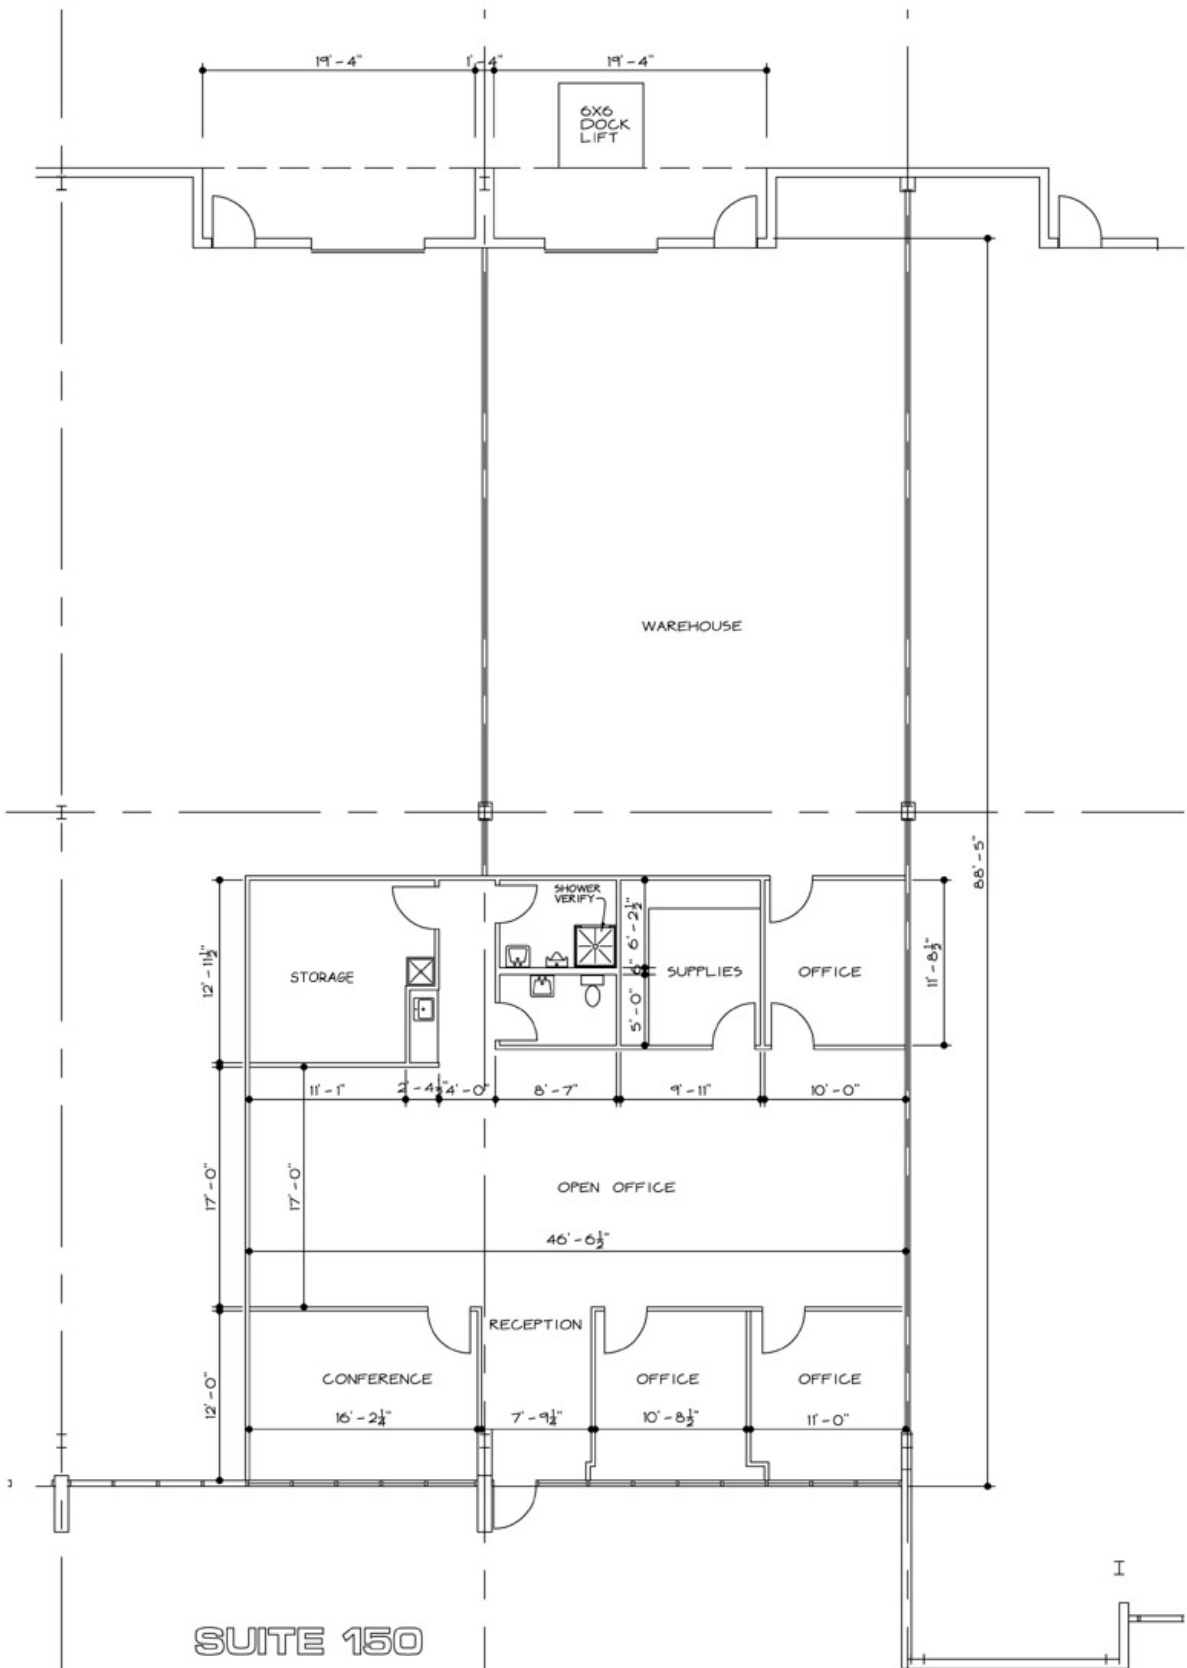

## SUITE 145

EASTWIND COMMERCE CENTER  
975 EASTWIND DRIVE  
WESTERVILLE, OHIO

DSA #T  
01/11/06

**975 EASTWIND DRIVE**  
**Suites 145**

**Eastwind Commerce Center/Westerville, Ohio 43081**

## SUITE 150

EASTWIND COMMERCE CENTER  
 975 EASTWIND DRIVE  
 WESTERVILLE, OHIO

DSA #TMR  
 01/11/06

**975 EASTWIND DRIVE**  
**Suites 150**

**Eastwind Commerce Center/Westerville, Ohio 43081**

**LEASE PLAN-SUITE 175**